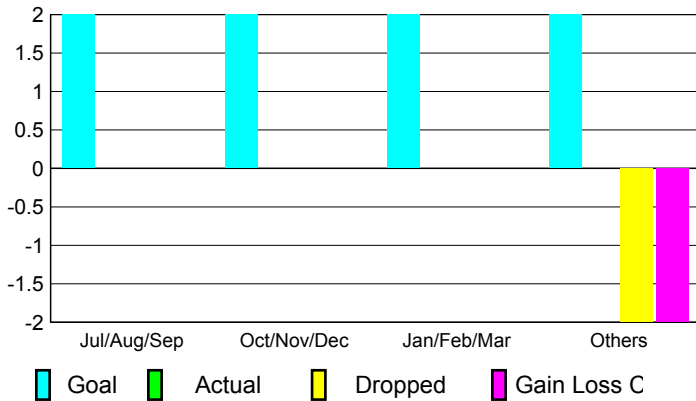

2008-2009 GMT Quarterly Report for District (or Undistricted) **District 8 S**

GMT: **LELAND KOLKMEYER**

Location: **LOUISIANA**

GMT CA: **1 & 2**

CLUBS

Club Results 2008-2009

Clubs 2007-2008

Month	New Club Goal	Actual New Clubs	Actual Dropped Clubs	Gain/Loss of Clubs	Gain/Loss of Clubs
Jul/Aug/Sep	2	0	0	0	0
Oct/Nov/Dec	2	0	0	0	0
Jan/Feb/Mar	2	0	0	0	0
Apr/May/June	2	0	-2	-2	4
Totals	8	0	-2	-2	4

Club Results 2008-2009

Goal, New, Dropped, Gain/Loss

Comparison of Club Gain/Loss

Current Year Compared to the Previous Year

YTD Status Quo Clubs 2008-2009

Status Quo Clubs Compared to Status Quo Members

MEMBERSHIP

Membership Results 2008-2009

Membership 2007-2008

Month	Net Memb Goal	Actual New Memb	Actual Dropped Memb	Gain/Loss of Memb	Gain/Loss of Memb
Jul/Aug/Sep	50	54	-64	-10	17
Oct/Nov/Dec	50	16	-29	-13	15
Jan/Feb/Mar	50	32	-34	-2	-4
Apr/May/June	50	27	-84	-57	57
Totals	200	129	-211	-82	85