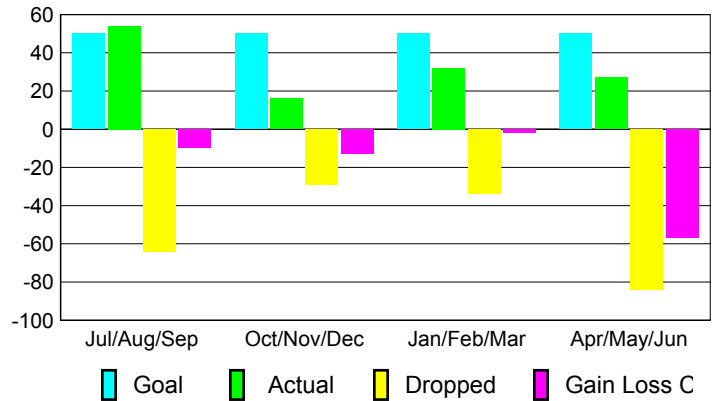

Membership Results 2008-2009

Goal, New, Dropped, Gain/Loss

Comparison of Membership Gain/Loss

Current Year Compared to the Previous Year