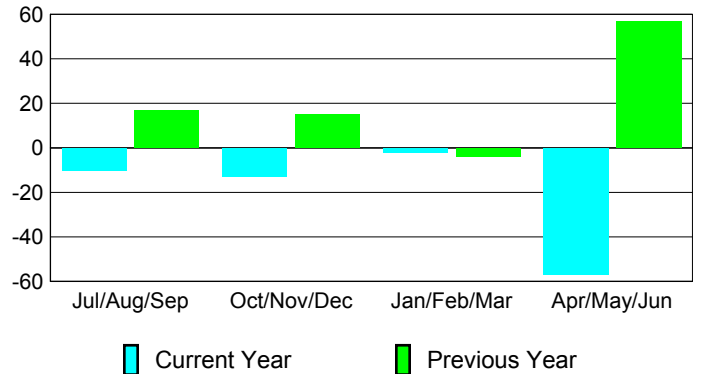

Membership Results 2008-2009

Membership 2007-2008

Month	Net Memb Goal	Actual New Memb	Actual Dropped Memb	Gain/Loss of Memb	Gain/Loss of Memb
Jul/Aug/Sep	50	54	-64	-10	17
Oct/Nov/Dec	50	16	-29	-13	15
Jan/Feb/Mar	50	32	-34	-2	-4
Apr/May/June	50	27	-84	-57	57
Totals	200	129	-211	-82	85

Membership Results 2008-2009

Goal, New, Dropped, Gain/Loss

Comparison of Membership Gain/Loss

Current Year Compared to the Previous Year

Gender Comparison 2008-2009

Jul/Aug/Sep

Oct/Nov/Dec

Jan/Feb/Mar

Apr/May/June

Male

Female